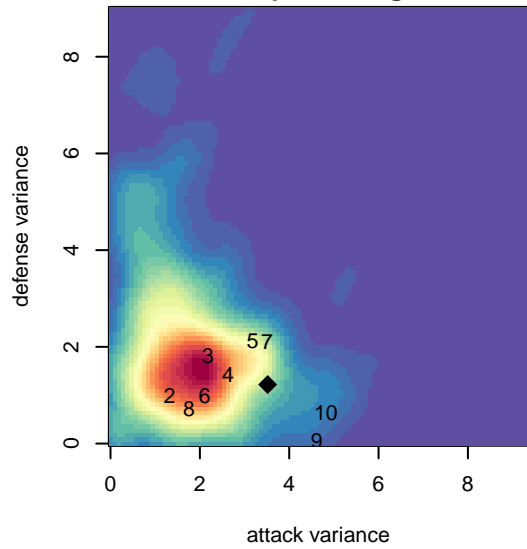

Idaho Rush Black G05

Idaho Rush SC
 Boise, ID
 G05 total strength=1060
 attack=3.25 defense=1.86
 fall league = Idaho D3 U12 North U12, Idaho D

alt names used:
 IDAHO RUSH BLACK (2005)
 IDAHO RUSH IDAHO RUSH BLACK (2005)

Venues played:
 2016 NWCL 05
 2016 Idaho D3 U12 North U12

Idaho Rush Black G05
 Dots are actual minus expected GF (blue circles) and GA (red triangles).
 Blue line is smoothed change in attack strength. Red is smoothed change in defense strength.

**attack and defense variance (black dot)
relative to other teams
and top 10 in region**

**attack and defense rating
relative to others at age
and all opponents in last 13 months**

Performance relative to 13 month average