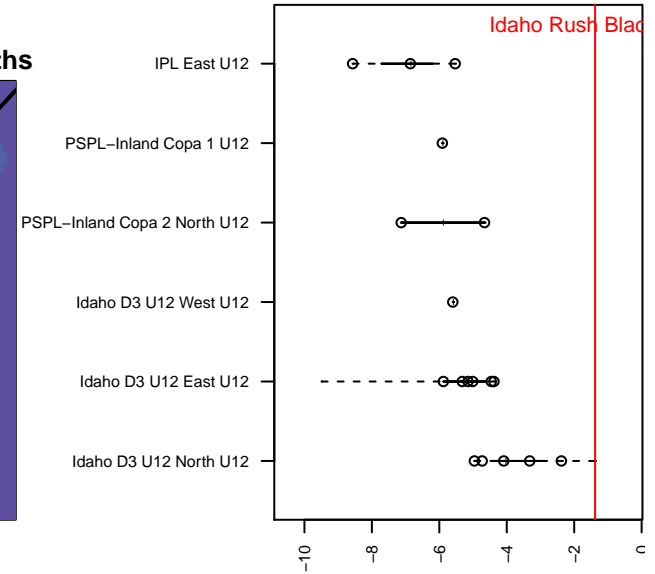

Idaho Rush Black G05

Idaho Rush SC
 Boise, ID
 G05 total strength=1060
 attack=3.25 defense=1.86
 fall league = Idaho D3 U12 North U12, Idaho D

alt names used:
 IDAHO RUSH BLACK (2005)
 IDAHO RUSH IDAHO RUSH BLACK (2005)

Venues played:
 2016 NWCL 05
 2016 Idaho D3 U12 North U12

Idaho Rush Black G05
 Dots are actual minus expected GF (blue circles) and GA (red triangles).
 Blue line is smoothed change in attack strength. Red is smoothed change in defense strength.

**attack and defense variance (black dot)
relative to other teams
and top 10 in region**

**attack and defense rating
relative to others at age
and all opponents in last 13 months**

Performance relative to 13 month average