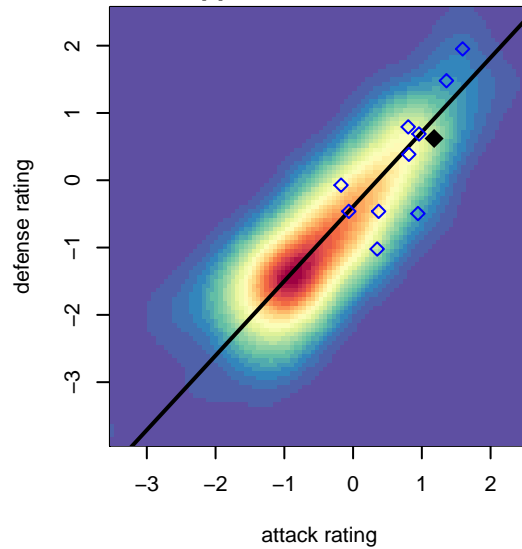

Idaho Rush Black G05

Idaho Rush SC
 Boise, ID
 G05 total strength=1060
 attack=3.25 defense=1.86
 fall league = Idaho D3 U12 North U12, Idaho D

alt names used:
 IDAHO RUSH BLACK (2005)
 IDAHO RUSH IDAHO RUSH BLACK (2005)

Venues played:
 2016 NWCL 05
 2016 Idaho D3 U12 North U12

Idaho Rush Black G05
 Dots are actual minus expected GF (blue circles) and GA (red triangles).
 Blue line is smoothed change in attack strength. Red is smoothed change in defense strength.

**attack and defense variance (black dot)
relative to other teams
and top 10 in region**

**attack and defense rating
relative to others at age
and all opponents in last 13 months**

Performance relative to 13 month average